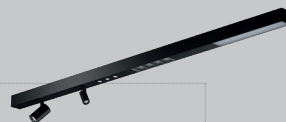

KUBIK

L [mm]	W [mm]	H [mm]	P [W]	Tc [K]	ø [lm]
100	100	100	16	3000	1600
			24	3000	2400

MOVIA 70

H [mm]	d [mm]	P [W]	Tc [K]	ø [lm]
100	60	5	3000	1050

PROFILITE 45

L [mm]	W [mm]	H [mm]	P [W]	Tc [K]	ø [lm]
45	45	-	-	-	-