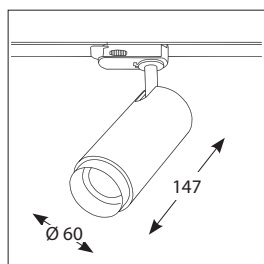

NOVUS SPOT TRACK

REFLEKTORY / ПРОЖЕКТОРА

NOVUS SPOT TRACK

21.0601.XX.ZZ	LED	GU10	max. 10W	
21.0605.XX.YYY.ZZ	LED	410lm	4W	SPOT - 8°
21.0606.XX.YYY.ZZ	LED	600lm	6W	SPOT - 8°
21.1231.XX.YYY.ZZ	LED	1000lm	11W	FLOOD - 42°

Oprawa z zewnętrznym pierścieniem.
Светильник с наружным кольцом

NOVUS SPOT TRACK

21.0625.XX.ZZ	LED	GU10	max. 10W	
21.0630.XX.YYY.ZZ	LED	410lm	4W	SPOT - 8°
21.0631.XX.YYY.ZZ	LED	600lm	6W	SPOT - 8°
21.1281.XX.YYY.ZZ	LED	1000lm	11W	FLOOD - 42°
21.1251.XX.YYY.03	LED	450lm	6W	SPOT - 15°
21.1252.XX.YYY.03	LED	450lm	6W	MEDIUM - 24°
21.1253.XX.YYY.03	LED	450lm	6W	FLOOD - 37°
21.1254.XX.YYY.03	LED	450lm	6W	WIDE FLOOD - 52°
21.1261.XX.YYY.03	LED	1290lm	15W	SPOT - 15°
21.1262.XX.YYY.03	LED	1290lm	15W	MEDIUM - 24°
21.1263.XX.YYY.03	LED	1290lm	15W	FLOOD - 37°
21.1264.XX.YYY.03	LED	1290lm	15W	WIDE FLOOD - 52°
21.1271.XX.YYY.03	LED	450lm	6W	WALLWASHER
21.1272.XX.YYY.03	LED	1290lm	15W	WALLWASHER